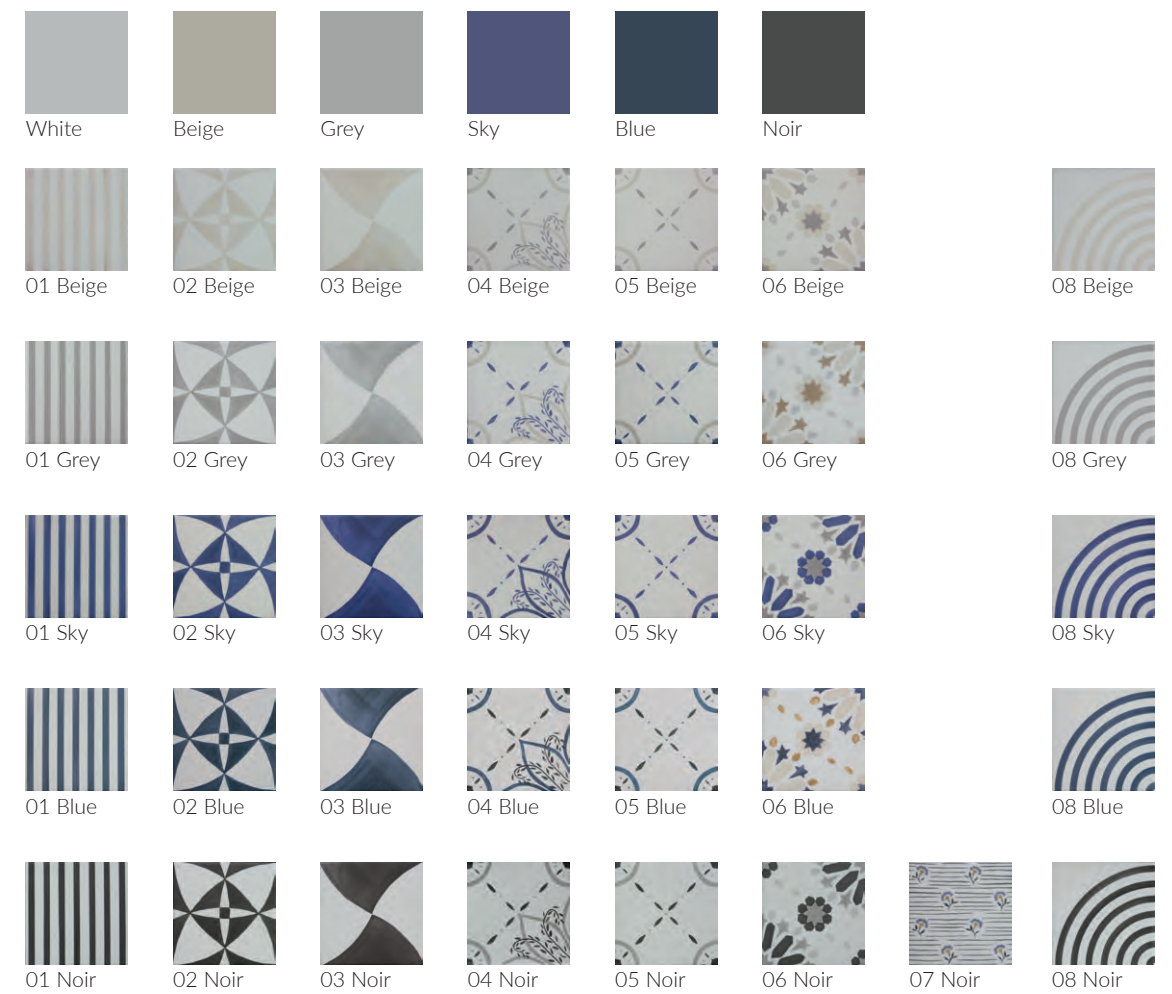

MEMORY

P.4

SEASONS

P.16