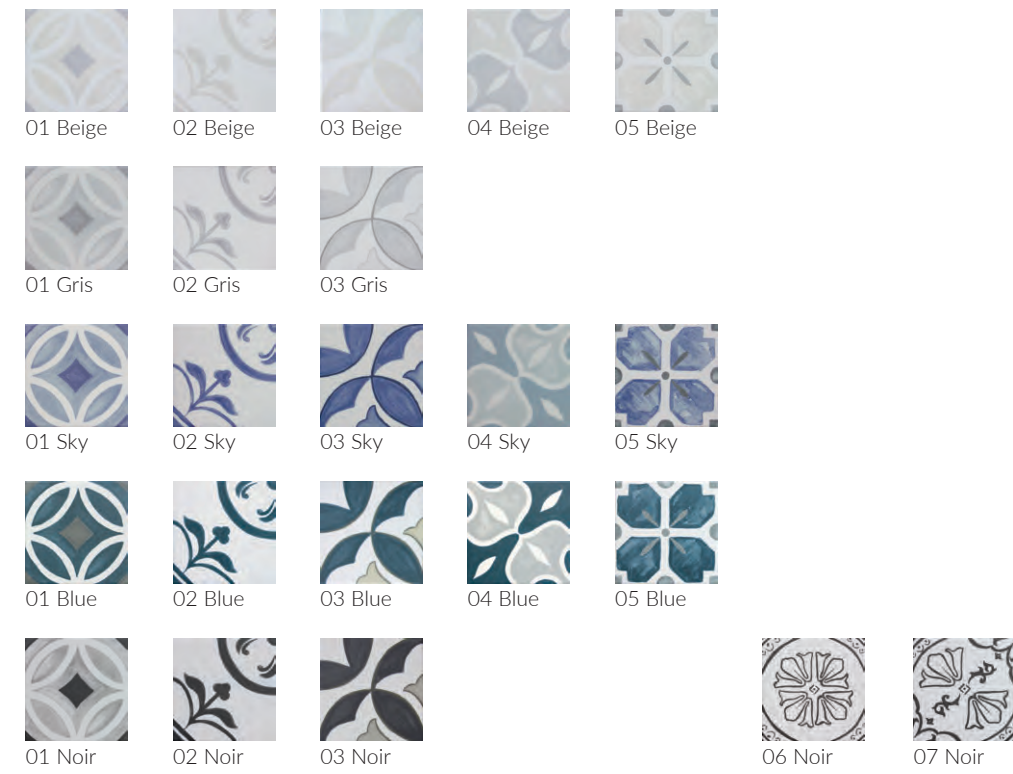

MEMORY

P.4

SEASONS

P.16