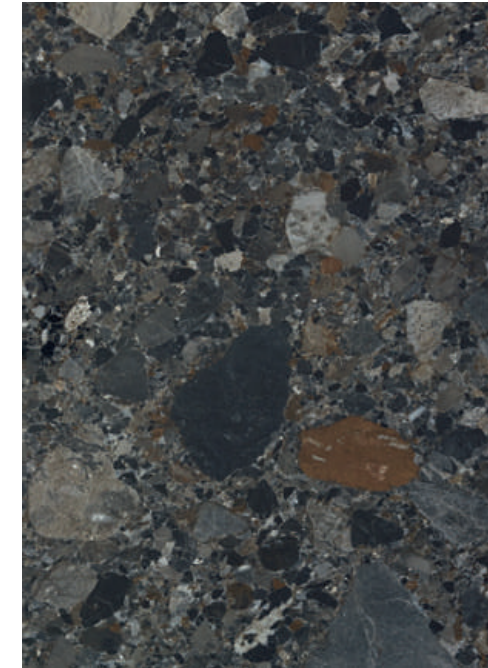

Wall | Inlay Pearl MT Rect. / Graphite MT Rect.
60X120cm · 24"X47"
Floor | Inlay Graphite MT Rect. 60X120cm · 24"X47"

INLAY
PORCELAIN TILE

Wall & Floor | Inlay Natural MT Rect. 60x120cm · 24"x47"

LIGHT*

DARK*

* Only polished.
** Matt & 2OUT

PEARL**

NATURAL**

GRAPHITE**

60x120cm
24"x47"

PORCELAIN TILE RECT.
POLISHED

60x120cm
24"x47"

PORCELAIN TILE RECT.
MATT