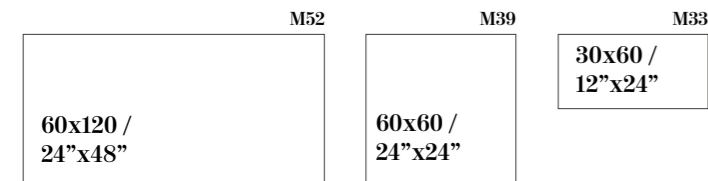

CROMATIC

PORCELAIN TILES

Sizes / Formatos

NATURAL RECTIFIED

NATURAL
M34