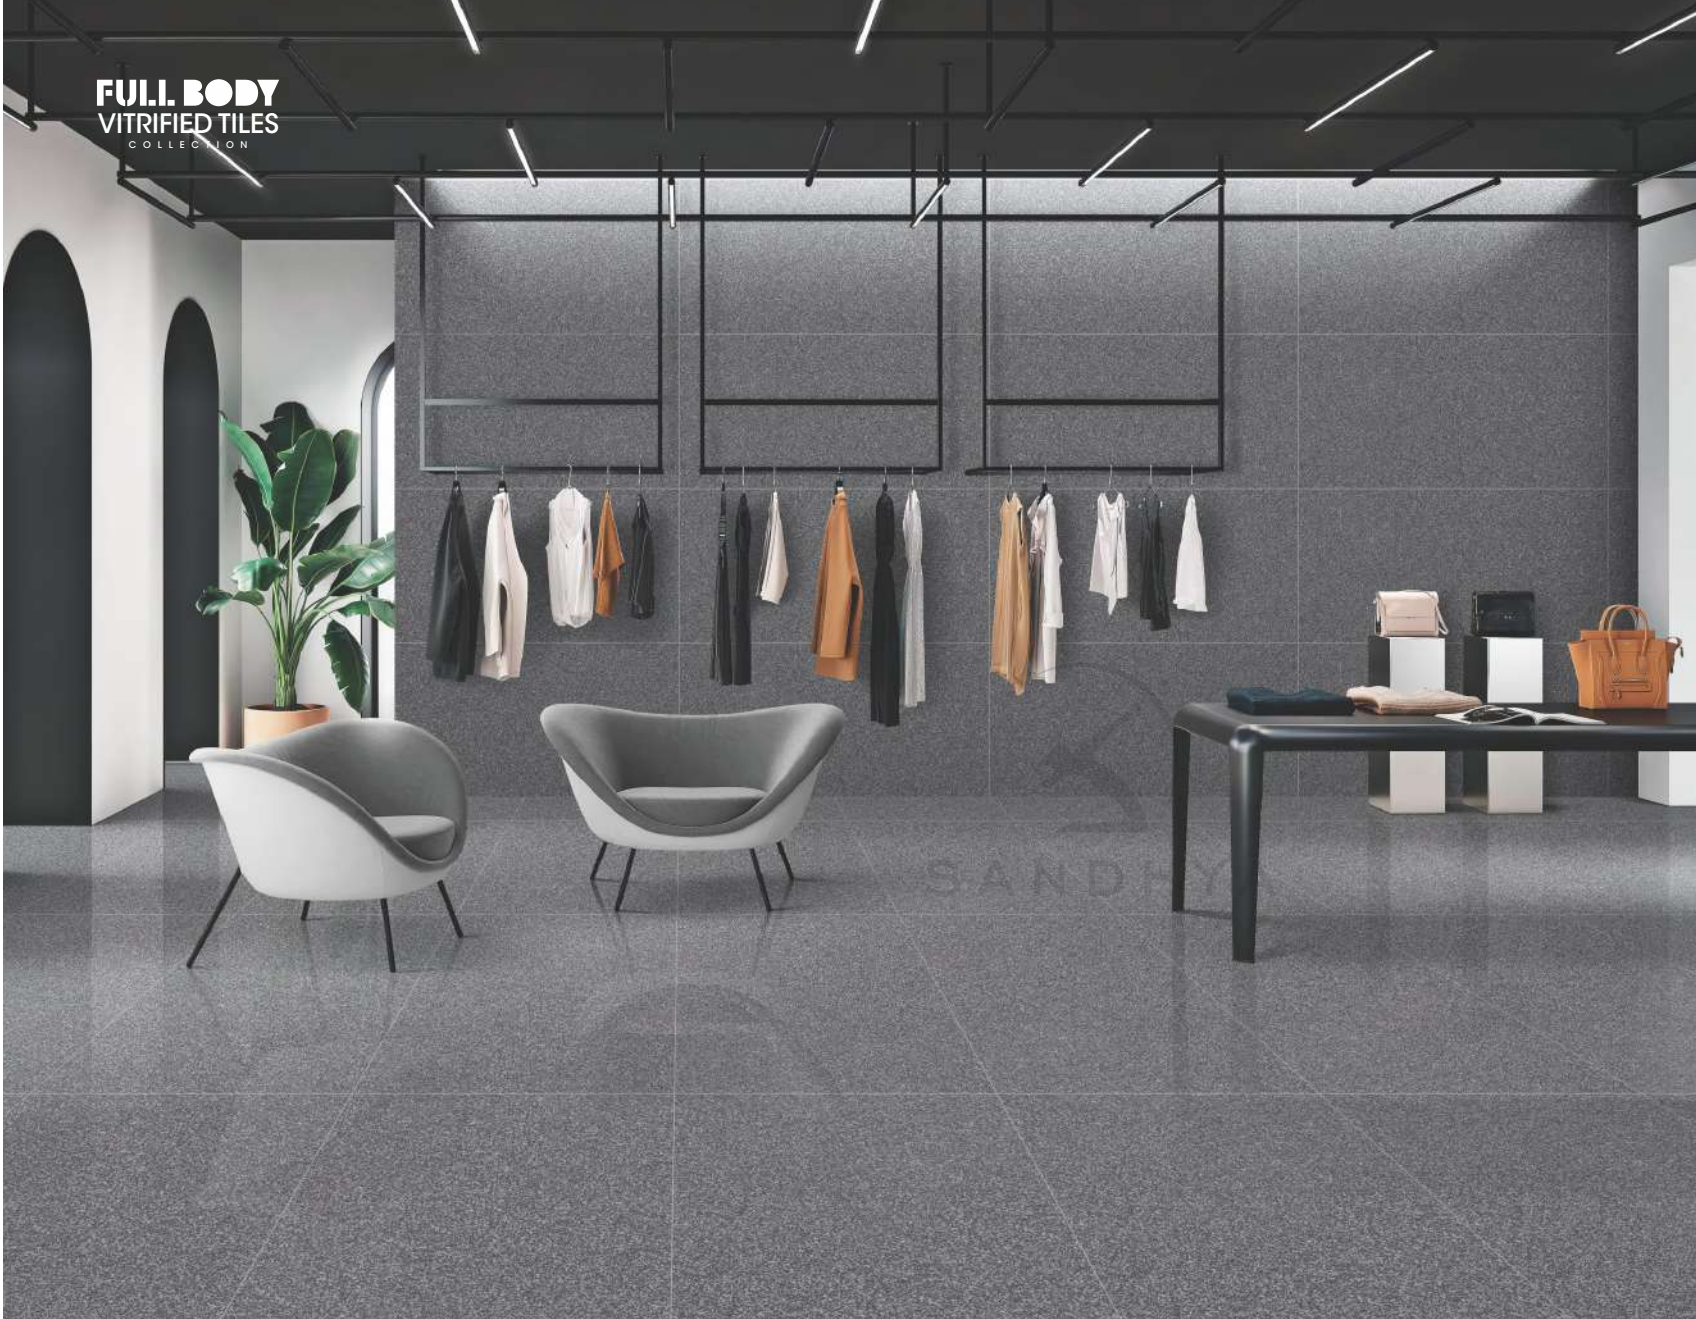

NERO

Surfaces
S&P MATT
S&P POLISH

Surface
S&P MATT

Wall
NERO
60x120cm
S&P Matt

Floor
NERO
60x120cm
S&P Polish