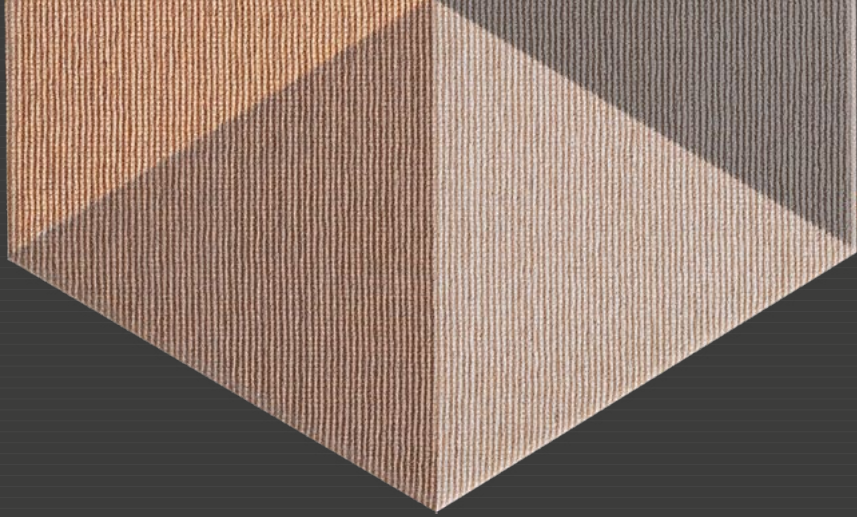

MONOPOLE
CERÁMICA