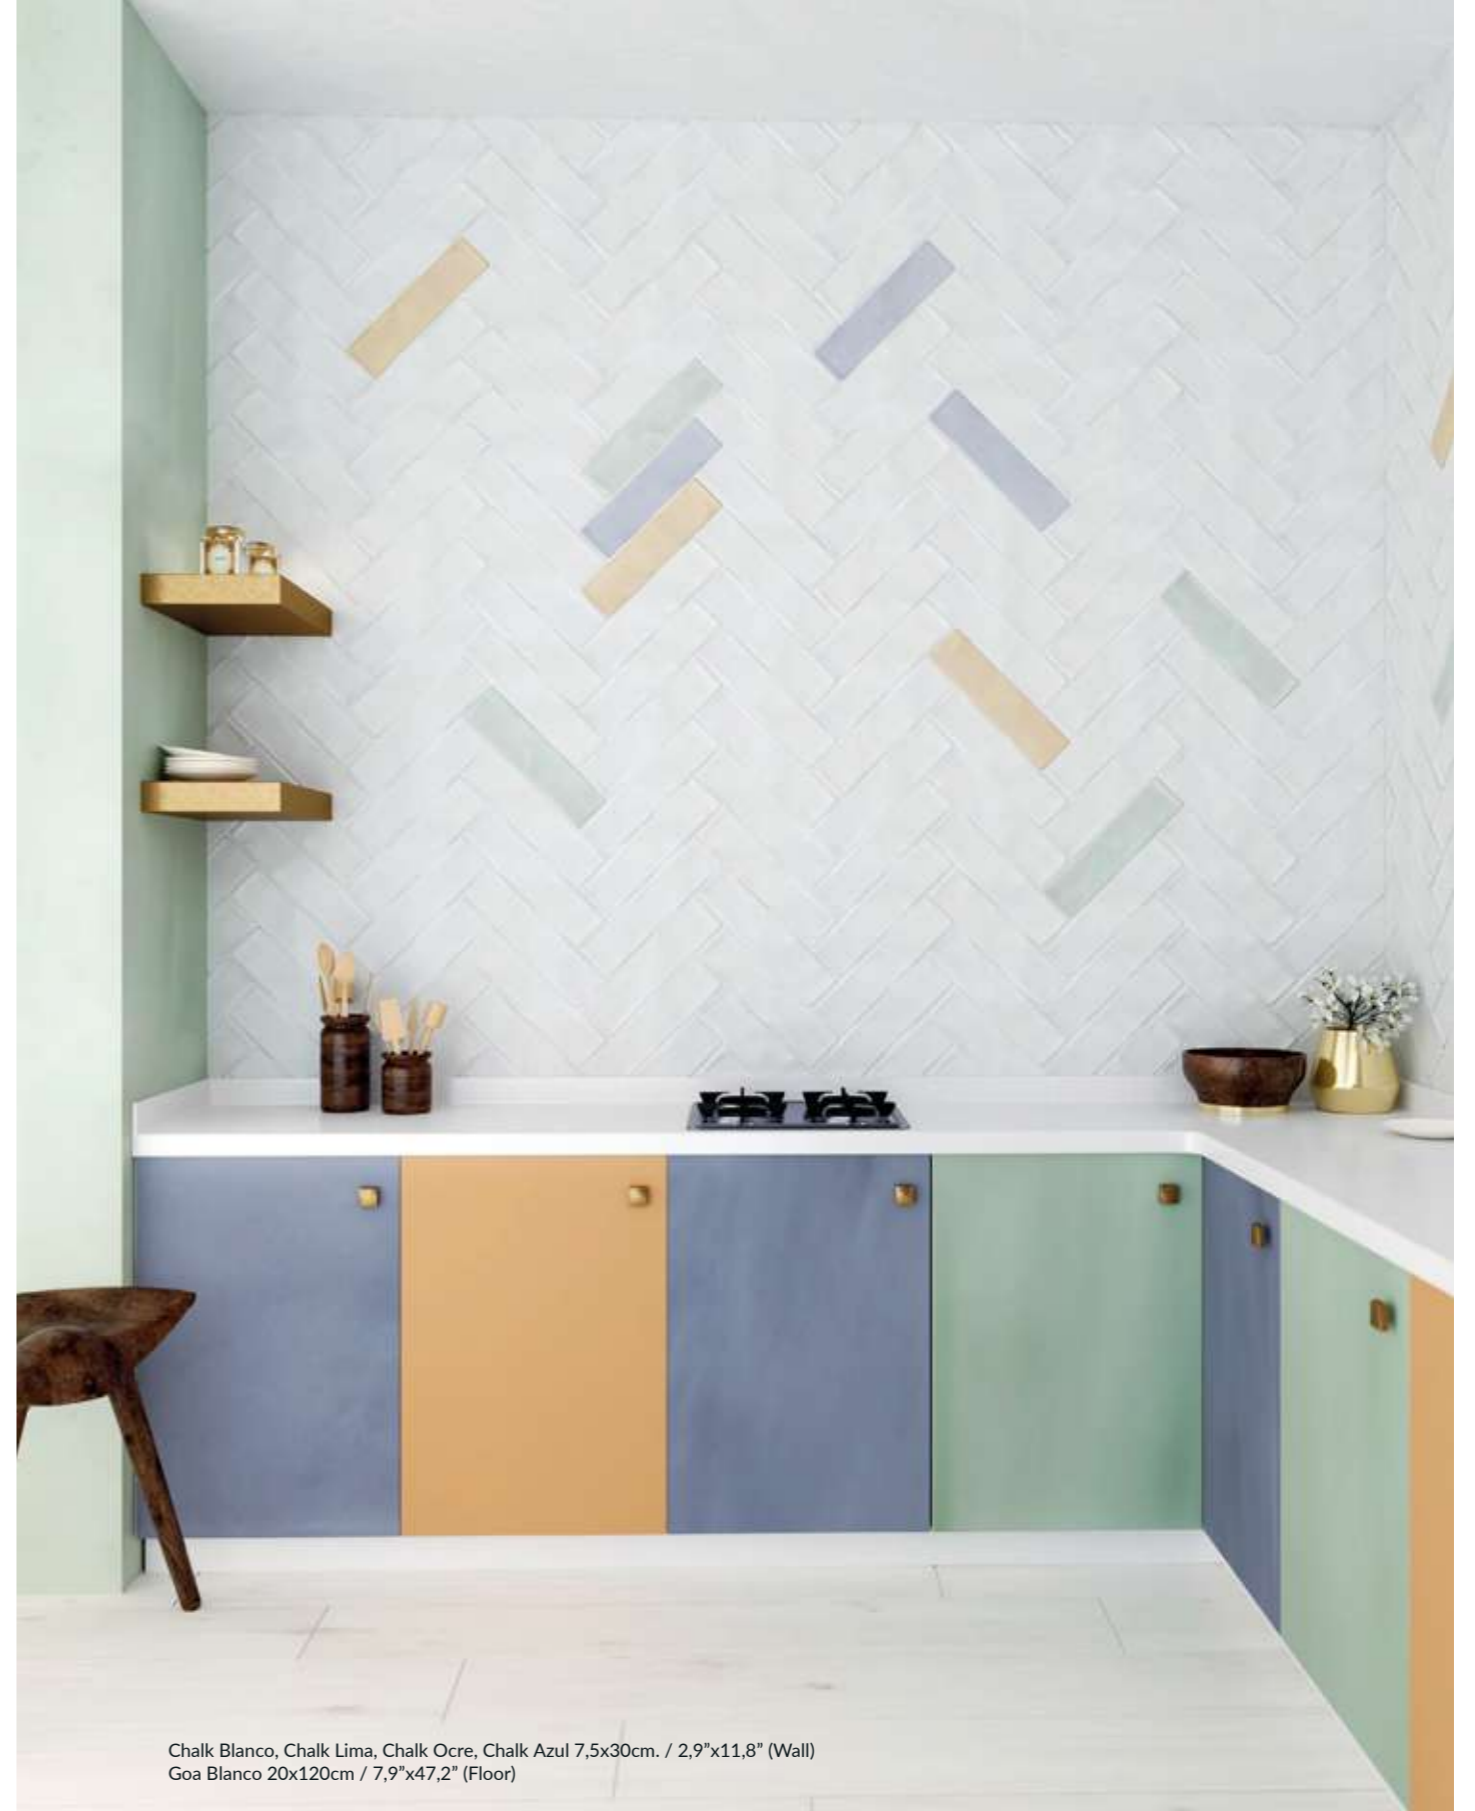

Chalk Blanco, Chalk Lima, Chalk Ocre, Chalk Azul 7,5x30cm. / 2,9"x11,8" (Wall)
Goa Blanco 20x120cm / 7,9"x47,2" (Floor)