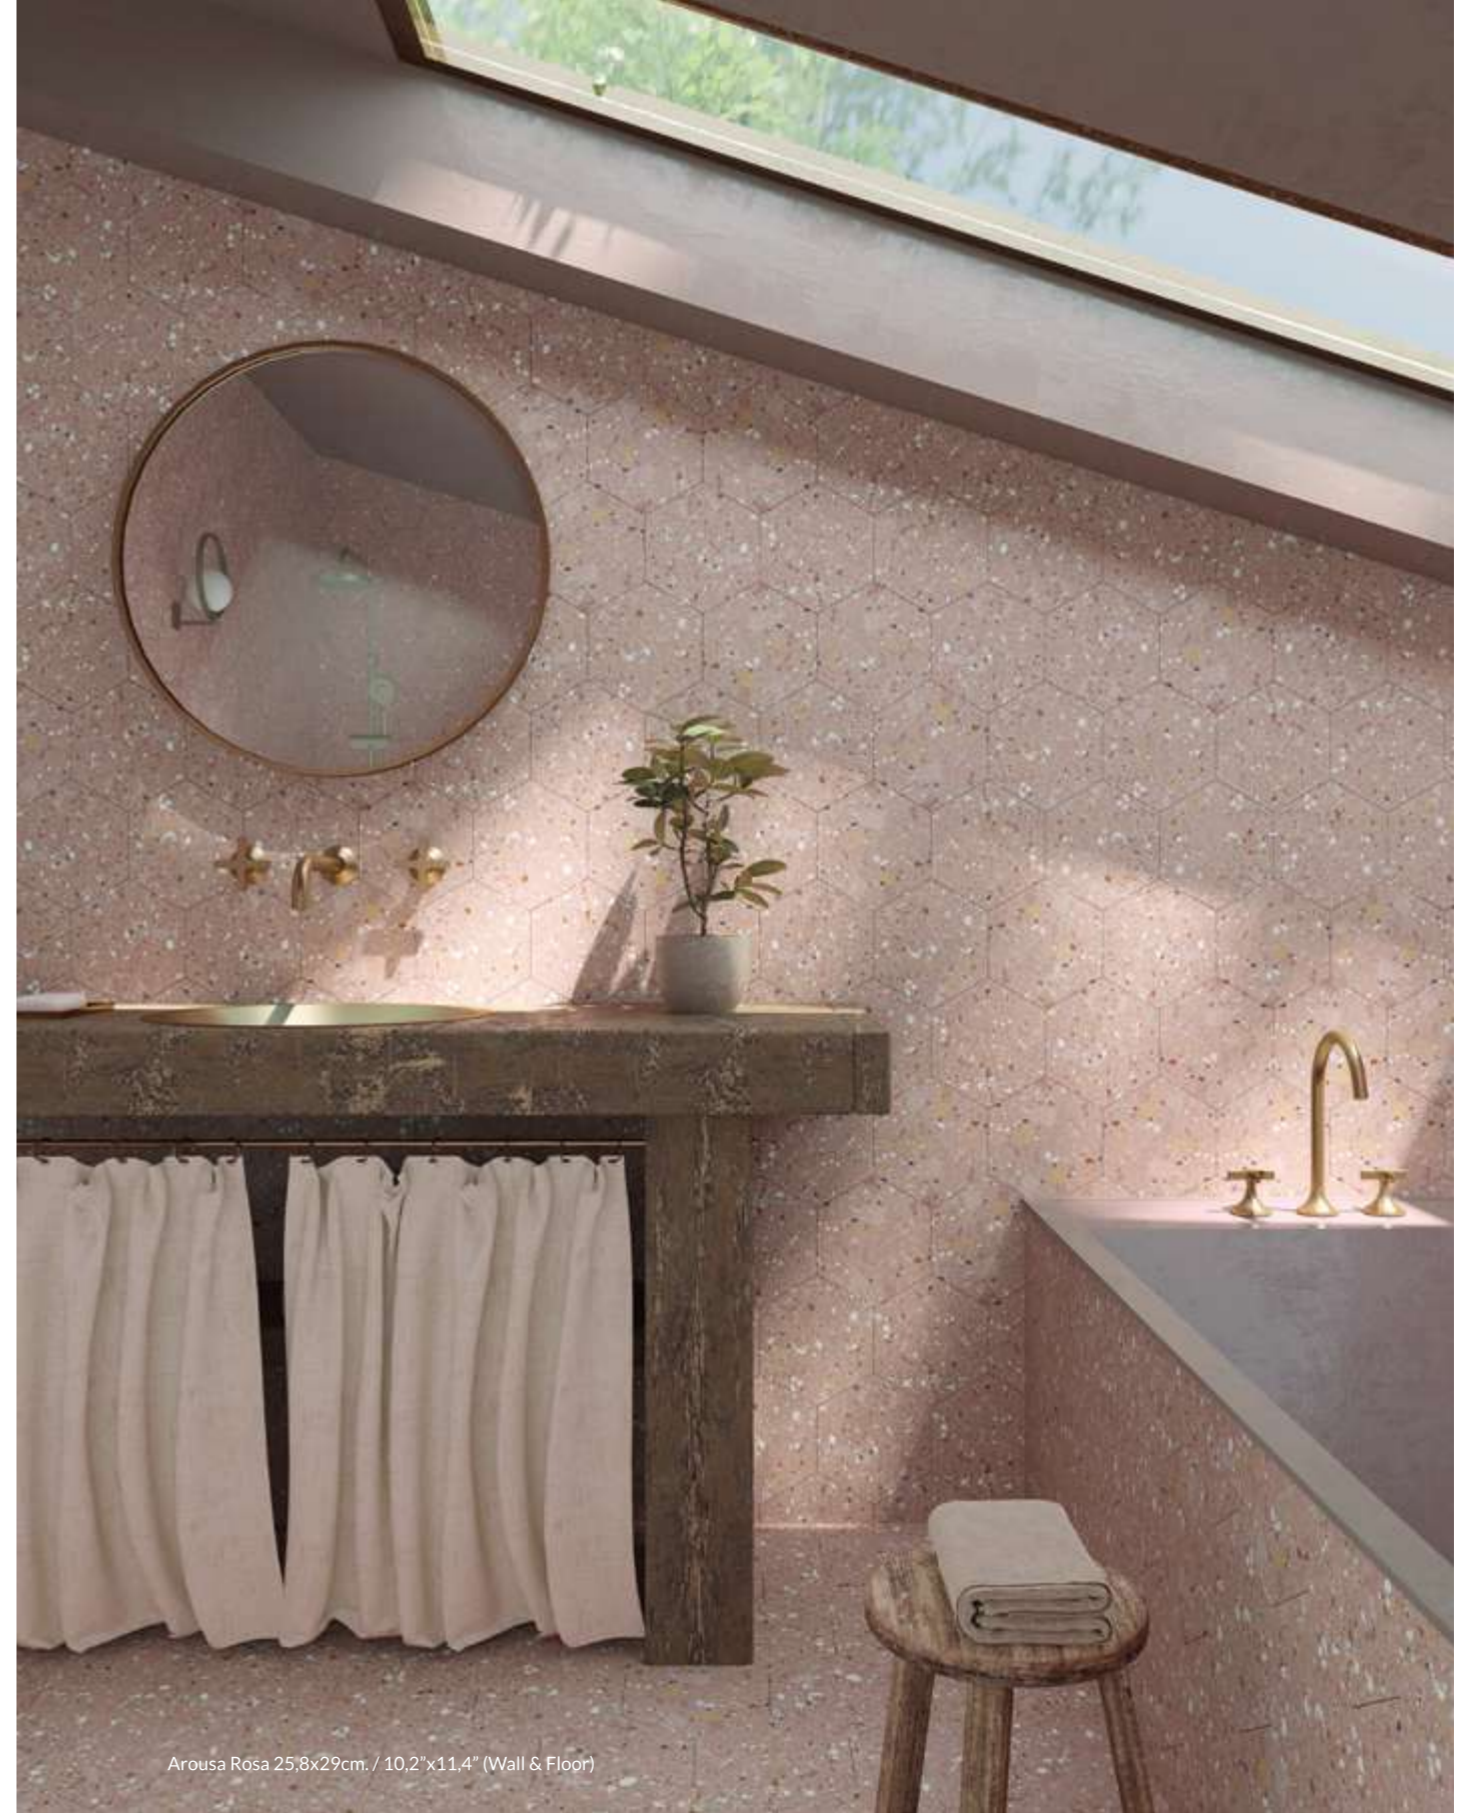

Arousa Rosa 25,8x29cm. / 10,2"x11,4" (Wall & Floor)